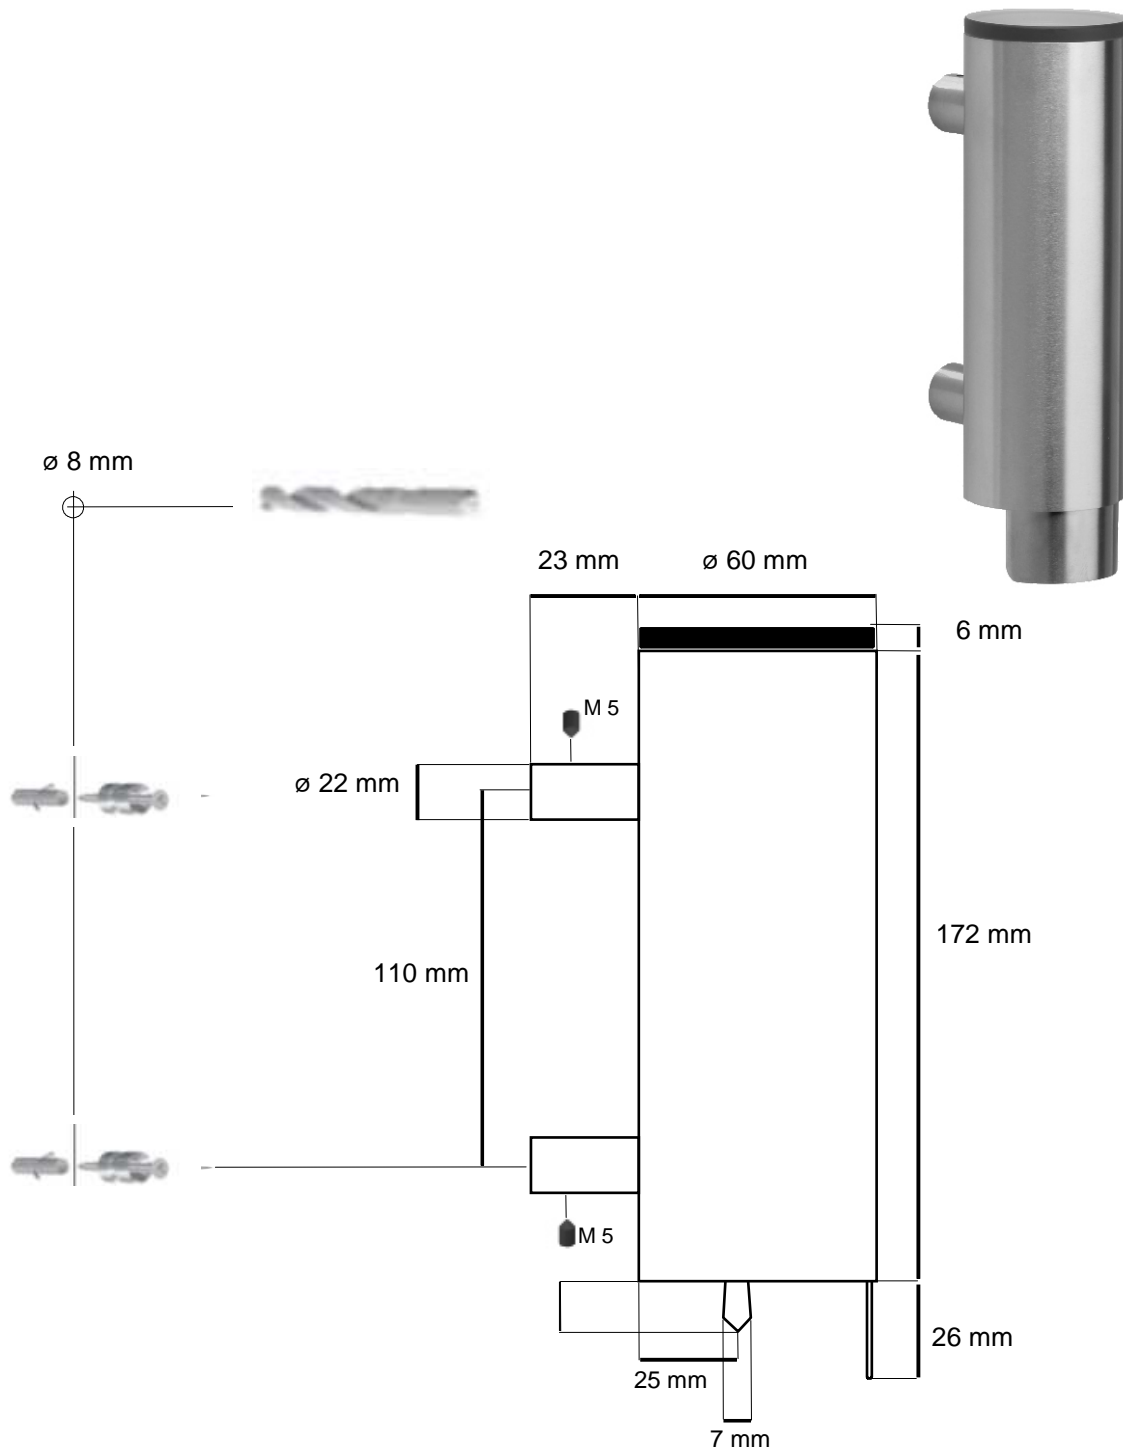

CL-236 Soap Dispenser

Cloakroom Solutions Ltd  
 Unit 9 Beehive Business Centre, Beehive Lane, Chelmsford, Essex CM2 9TE  
 Tel: 01245 490 333 Fax:01245 490 111 www.cloakroomsolutions.co.uk